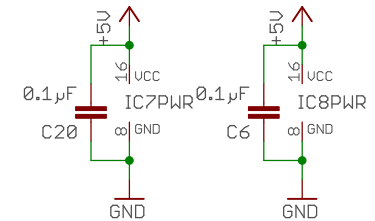

Power

TITLE: GPS Disciplined FE5680 v4_2

Document Number:

REV:

Date: 1/5/21 2:53 PM

Sheet: 2/4