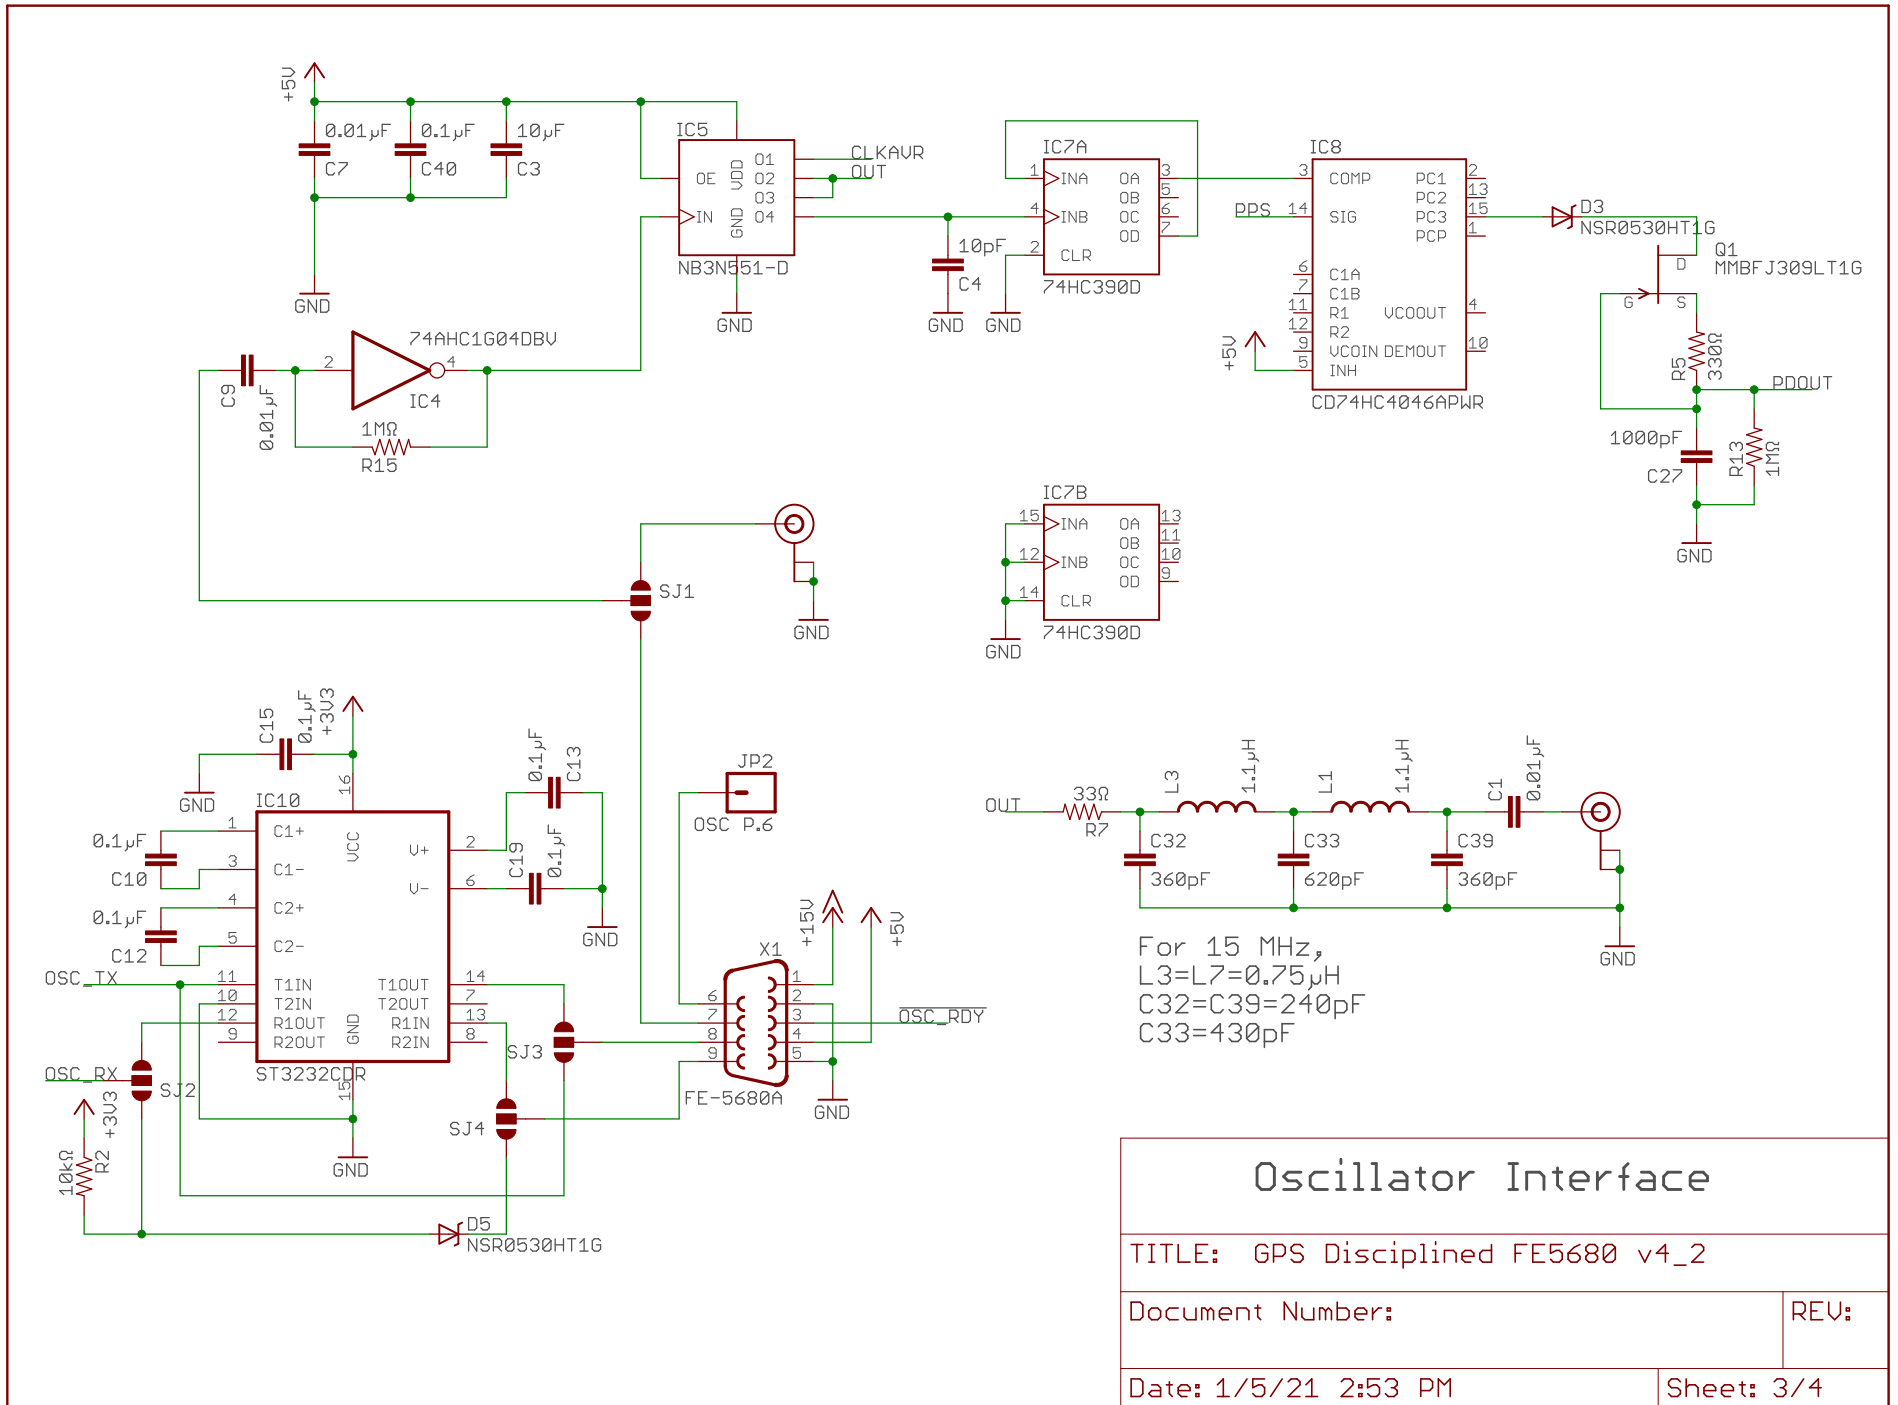

Digital & GPS

TITLE: GPS Disciplined FE5680 v4_2

Document Number:

REV:

Date: 1/5/21 2:53 PM

Sheet: 1/4

Power

TITLE: GPS Disciplined FE5680 v4_2

Document Number:

REV:

Date: 1/5/21 2:53 PM

Sheet: 2/4

Oscillator Interface

TITLE: GPS Disciplined FE5680 v4_2

Document Number:

REV:

Date: 1/5/21 2:53 PM

Sheet: 3/4

TITLE: GPS Disciplined FE5680 v4_2

Document Number:

REV:

Date: 1/5/21 2:53 PM

Sheet: 4/4