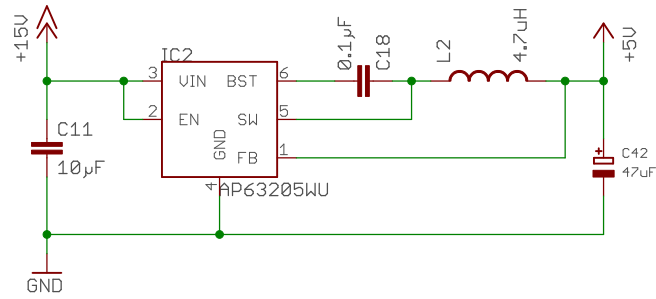

Power

TITLE: GPS Disciplined FE5680 v4_2

Document Number:

REV:

Date: 1/5/21 2:53 PM

Sheet: 2/4