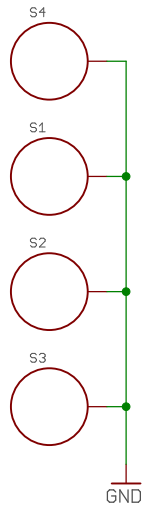

Digital & GPS

TITLE: GPS Disciplined FE5680 v4_2

Document Number:

REV:

Date: 1/5/21 2:53 PM

Sheet: 1/4

Power

TITLE: GPS Disciplined FE5680 v4_2

Document Number:

REV:

Date: 1/5/21 2:53 PM

Sheet: 2/4

Oscillator Interface

TITLE: GPS Disciplined FE5680 v4_2

Document Number:

REV: