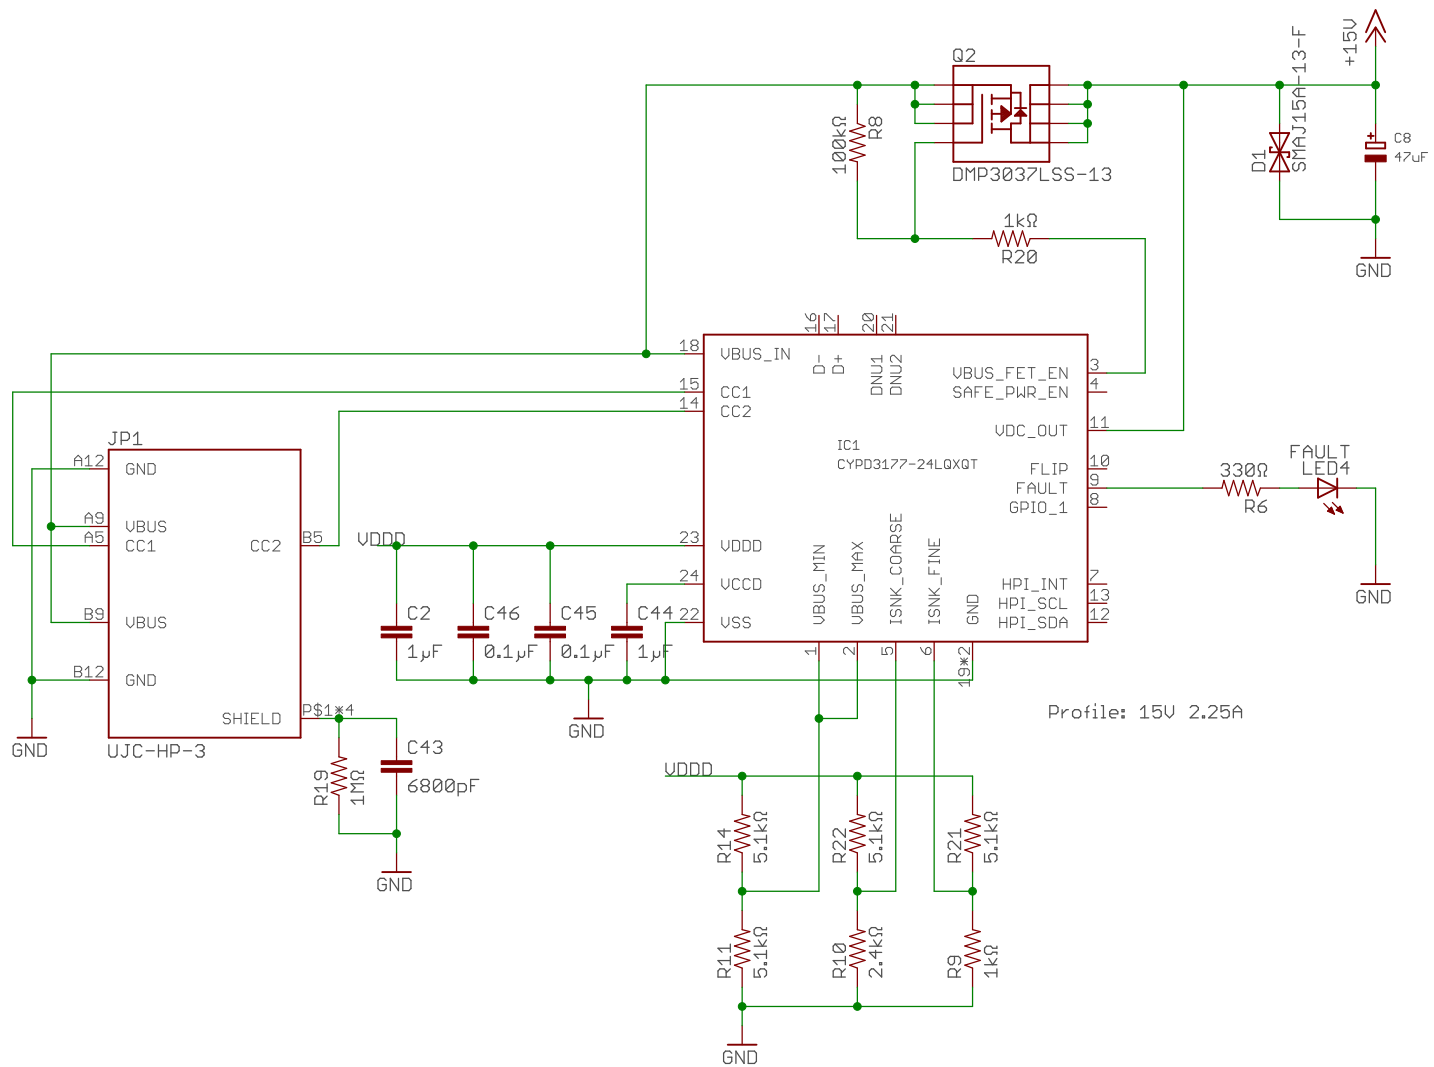

Document Number:

REV:

Date: 1/5/21 2:53 PM

Sheet: 2/4

Oscillator Interface

TITLE: GPS Disciplined FE5680 v4_2

Document Number:

REV:

Date: 1/5/21 2:53 PM

Sheet: 3/4

TITLE: GPS Disciplined FE5680 v4_2

Document Number:

REV:

Date: 1/5/21 2:53 PM

Sheet: 4/4