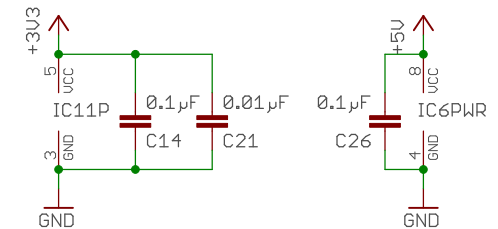

Power

TITLE: GPS Disciplined FE5680 v4_2

Document Number:

REV:

Date: 1/5/21 2:53 PM

Sheet: 2/4