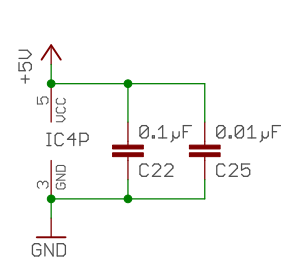

Power

TITLE: GPS Disciplined FE5680 v4_2

Document Number:

REV:

Date: 1/5/21 2:53 PM

Sheet: 2/4