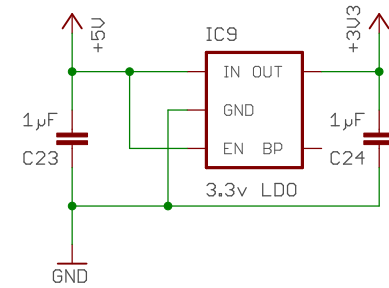

Power

TITLE: GPS Disciplined FE5680 v4_2

Document Number:

REV:

Date: 1/5/21 2:53 PM

Sheet: 2/4